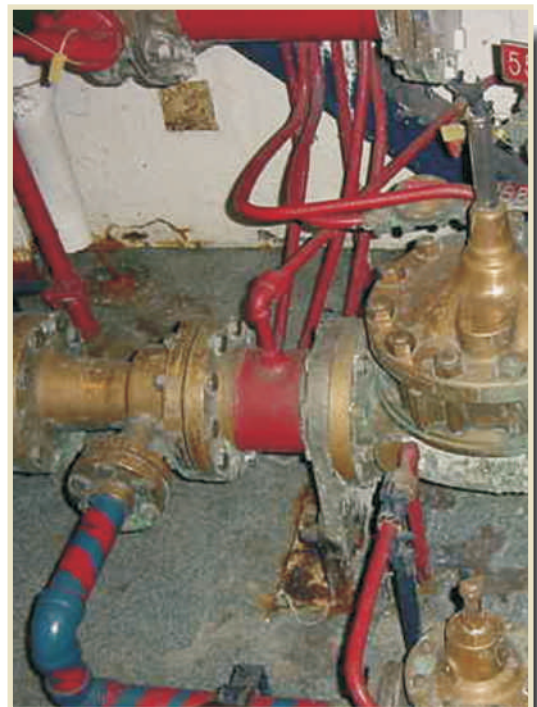

## CeramAlloy Continues to Protect AFFF Stations on this Aircraft Carrier for Over 5 Years

**Still excellent results after 5 years!**

AFFF Station 5 Years ago.

6 Platinum Court • Medford, NY 11763  
Toll Free: 888-4-ENECON • Phone: 516-349-0022 • Fax: 516-349-5522  
[www.enecon.com](http://www.enecon.com) • [info@enecon.com](mailto:info@enecon.com)